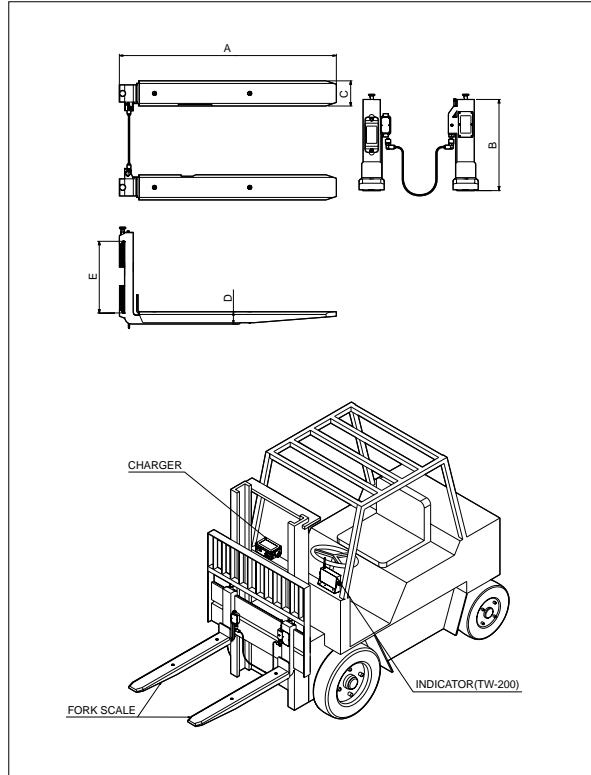

CFF series

CAS RF Fork Scale

- Wireless data communication
- Easy to put up, or put out the fork scale because there isn't interference through the wire cable
- Vestibule and heavy duty

ISO 9001 certified

CAS
S • C • A • L • E

CFF series CAS RF Fork Scale

FEATURES

- Wireless data communication
- Easy to install because of radio frequency method
- Easy to put up, or put out the fork scale because there isn't interference through the wire cable
- Vestibule and heavy duty
- Possible to recharge in forklift without outside power source

SPECIFICATIONS

MODEL	CFF-2	CFF-3	CFF-5
Maximum Capacity	4000lb/2000kg	6000lb/3000kg	10000lb/5000kg
Minimum Division	2lb/1kg	5lb/2kg	5lb/2kg
Accuracy	0.1%		
Power Source	Scale: 1.2V 2200mAh 6EA, Indicator: DC 12V (Car Battery)		
Indicator(TW-200)	5 digit LCD(IP65)		
Operating Time	10 hour		
Option	Printer		
Function	Back Light, Zero, Tare, Count, kg/lb		
RF Band	KOREA: 424MHZ, EC: 433MHZ, USA: 915MHZ, JAPAN: 426MHZ		

INDICATOR(TW-200)

DIMENSIONS

Unit: inch (mm)

Model	CFF-2	CFF-3	CFF-5
A	47.2(1200)	47.2(1200)	50.4(1280)
B	20.9(530)	25.7(652)	33.1(840)
C	5.7(146)	7.7(196)	7.7(196)
D	2.8(70)	2.8(70)	3.6(92)
E	16(407)	20(508)	25(635)