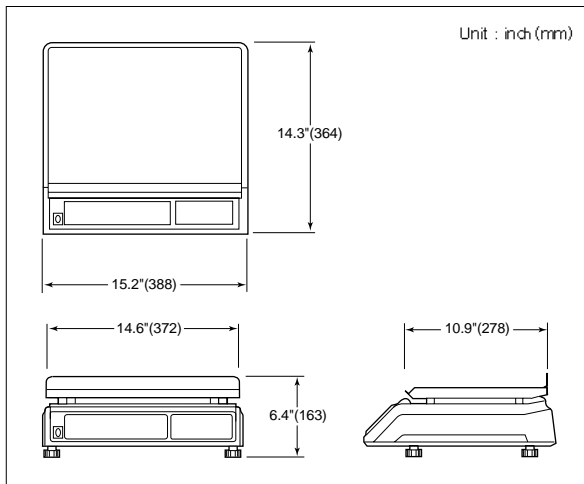

Space 2000

Low Profile Price Computing Scale

- 30lb and 60lb Dual Range
- Stainless Steel Platter
- Soft Touch Keyboard
- 999 PLU Memory

ISO 9001 certified

CAS
S · C · A · L · E

SPACE 2000 Low Profile Price Computing Scale

FEATURES

- Zero, Tare, Tare Save, and Pre Pack Keys
- VFD Displays
- Stainless Steel Platter
- 1/2 lb. and 1/4 lb. Keys, where allowed
- 999 Programmable Price Look Up's (PLU's)
- Auto Span Adjustment
- Auto Zero Tracking

SPECIFICATIONS

| Model | S-2000 30lb | S-2000 60lb |
|------------------------|--|-----------------------------------|
| Weighing Capacity | 30 × 0.01 lb | 0-30 × 0.01 lb 30-60 × 0.02 lb |
| Display Digit | Total price / Weight / Unit price (6 / 5 / 6) | |
| Display Designators | Zero, Tare, Pre Pack, Tare Save | |
| Maximum Tare | -30.00 lb / -9.995 kg | |
| Power Source | AC 120 V, 60 Hz | |
| Power Consumption | Approx. 10 W | |
| Operating Temperature | -10°C ~ +40°C (14 F ~ 104 F) | |
| Platter Size (inch/mm) | 14.6(W) × 10.9(D) / 372(W) × 278(D) | |
| Dimensions (inch / mm) | 15.3(W) × 14.3(D) × 6.4(H) / 388(W) × 364(D) × 163(H) | |
| Product Weight | 17.1 lb / 7.8 kg | |

DIMENSIONS

Display On The Rear Side

DISPLAY & KEY BOARD

(30lb)

(60lb)

OPTIONS

- Fish Platter
- Wet Cover

CAS USA Corporation