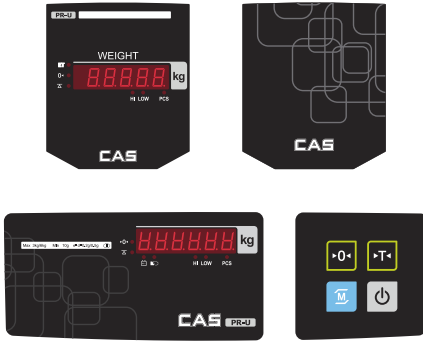

PR-U

Basic Scale

- User friendly display
- Easy-to-operate, Compact design
- Available capacity : 6/15/30 kg
- Stainless steel platter
- Soft touch tact switch
- Easy-to-read LED display
- Auto zero tracking
- Auto span adjustment

Easy-to-read LED display

Printer (Option)

Easy-to-read LED display

Printer (Option)

Scan with your smartphone to find more products

PR-U

Basic Scale

DISPLAY & KEYBOARD

SPECIFICATIONS

Model	PR-U		
Max.capacity (kg)	3/6	6/15	15/30
Readability (g)	1/2	2/5	5/10
External resolution	1/3,000 (Dual interval)		
Display digit	7 digits		
Display type	LED		
Operation temperature	-10°C ~ +40°C		
Power	AC 100-240V , 50/60Hz		
Platter size (mm)	320 (W) x 210 (D)		
Dimensions (mm)	340 (W) x 315 (D) x 105 (H)		
Product weight (kg)	3.5		

FEATURES

- Easy-to-operate, Compact design
- Available capacity : 6/15/30 kg
- Soft touch tact switch
- Stainless steel platter
- Easy-to-read LED display
- Auto span adjustment
- Auto zero tracking

OPTIONS