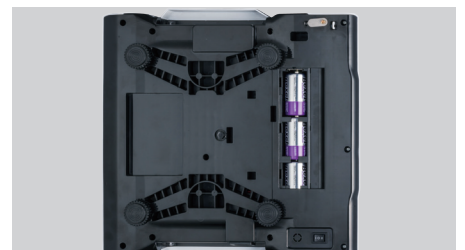

High-Visible Rear Display

Robust Structure

Multiple Power-Source

## FEATURES

- Long operating time
  - More than 160 hours with Pb Battery
- High-visible rear display
- Robust structure
- Multiple power-source (JPA Only)
  - 220V AC, Pb Battery, 1.5V x 3 D size battery
- 7 PLUs with preset key
- Auto-sleep and energy-saving mode